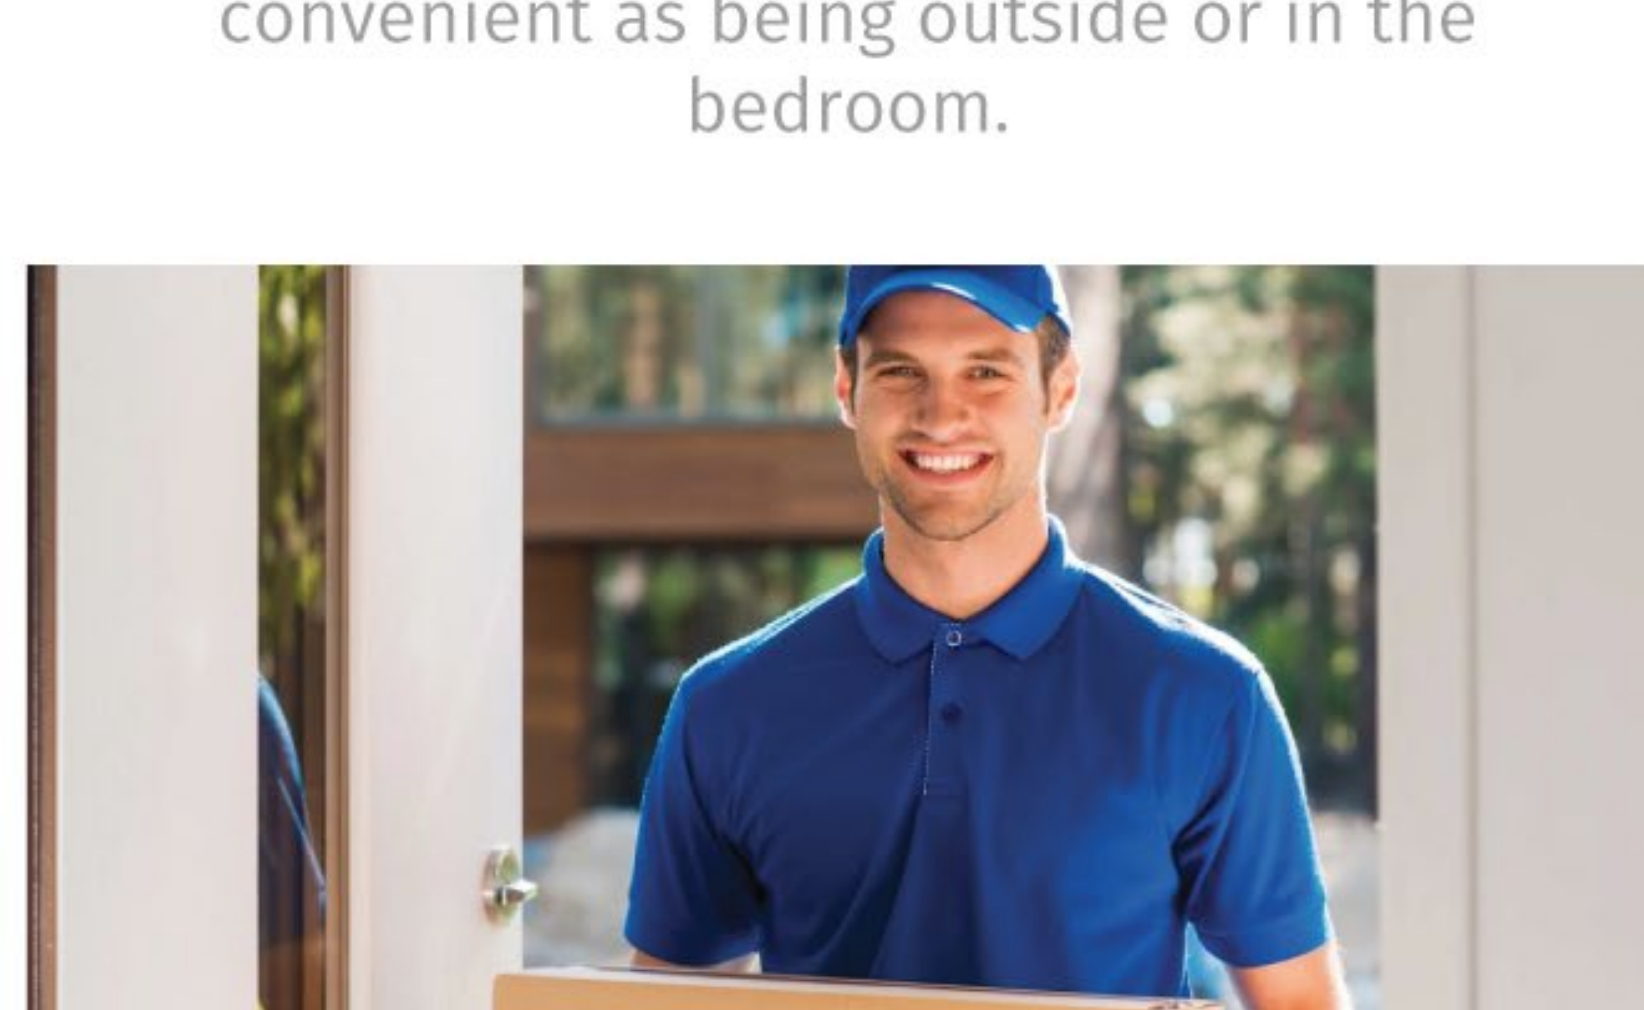

## Stay connected, at home or on the go, with your phone in hand.

Adaptable to global WiFi connections same version for domestic and international use.

- Monitoring Mode
- Remote Unlocking
- Temporary Password
- Multi Language
- Surveillance Browsing
- Home Management
- Gallery Storage
- Online Services

## Dual-Mode Visual Intercom

Enable remote conversations even when you're away from home. Utilizes two methods to initiate visual intercom As convenient as being outside or in the bedroom.

Initiate video intercom by ringing the doorbell