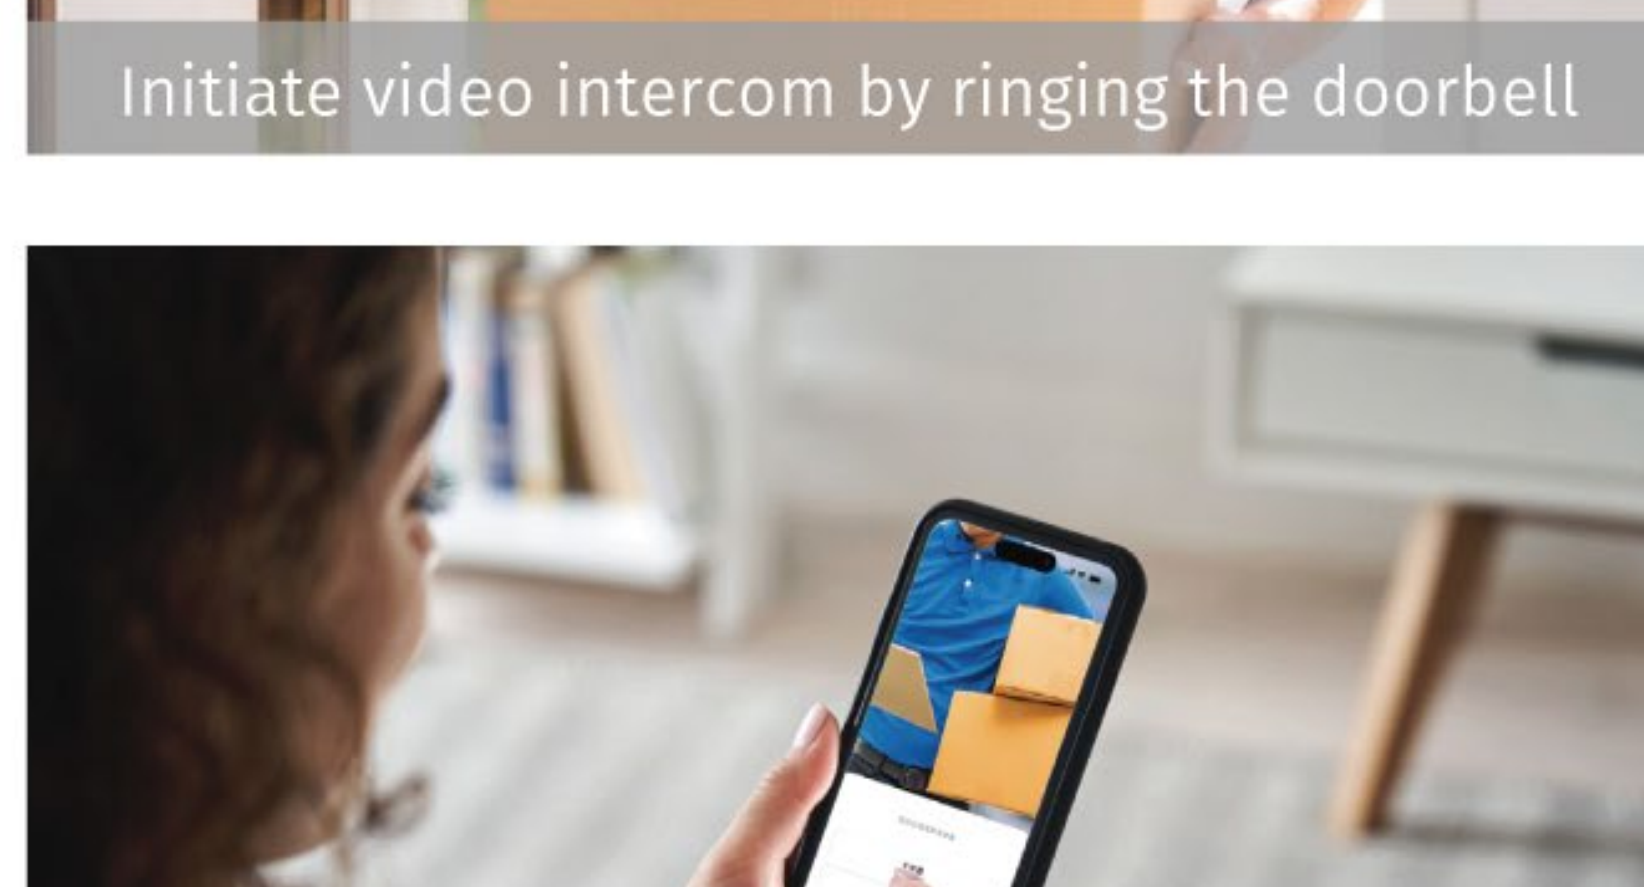

## Stay connected, at home or on the go, with your phone in hand.

Adaptable to global WiFi connections same version for domestic and international use.

- Monitoring Mode
- Remote Unlocking
- Temporary Password
- Multi Language
- Surveillance Browsing
- Home Management
- Gallery Storage
- Online Services

## Dual-Mode Visual Intercom

Enable remote conversations even when you're away from home. Utilizes two methods to initiate visual intercom As convenient as being outside or in the bedroom.

Initiate video intercom by ringing the doorbell